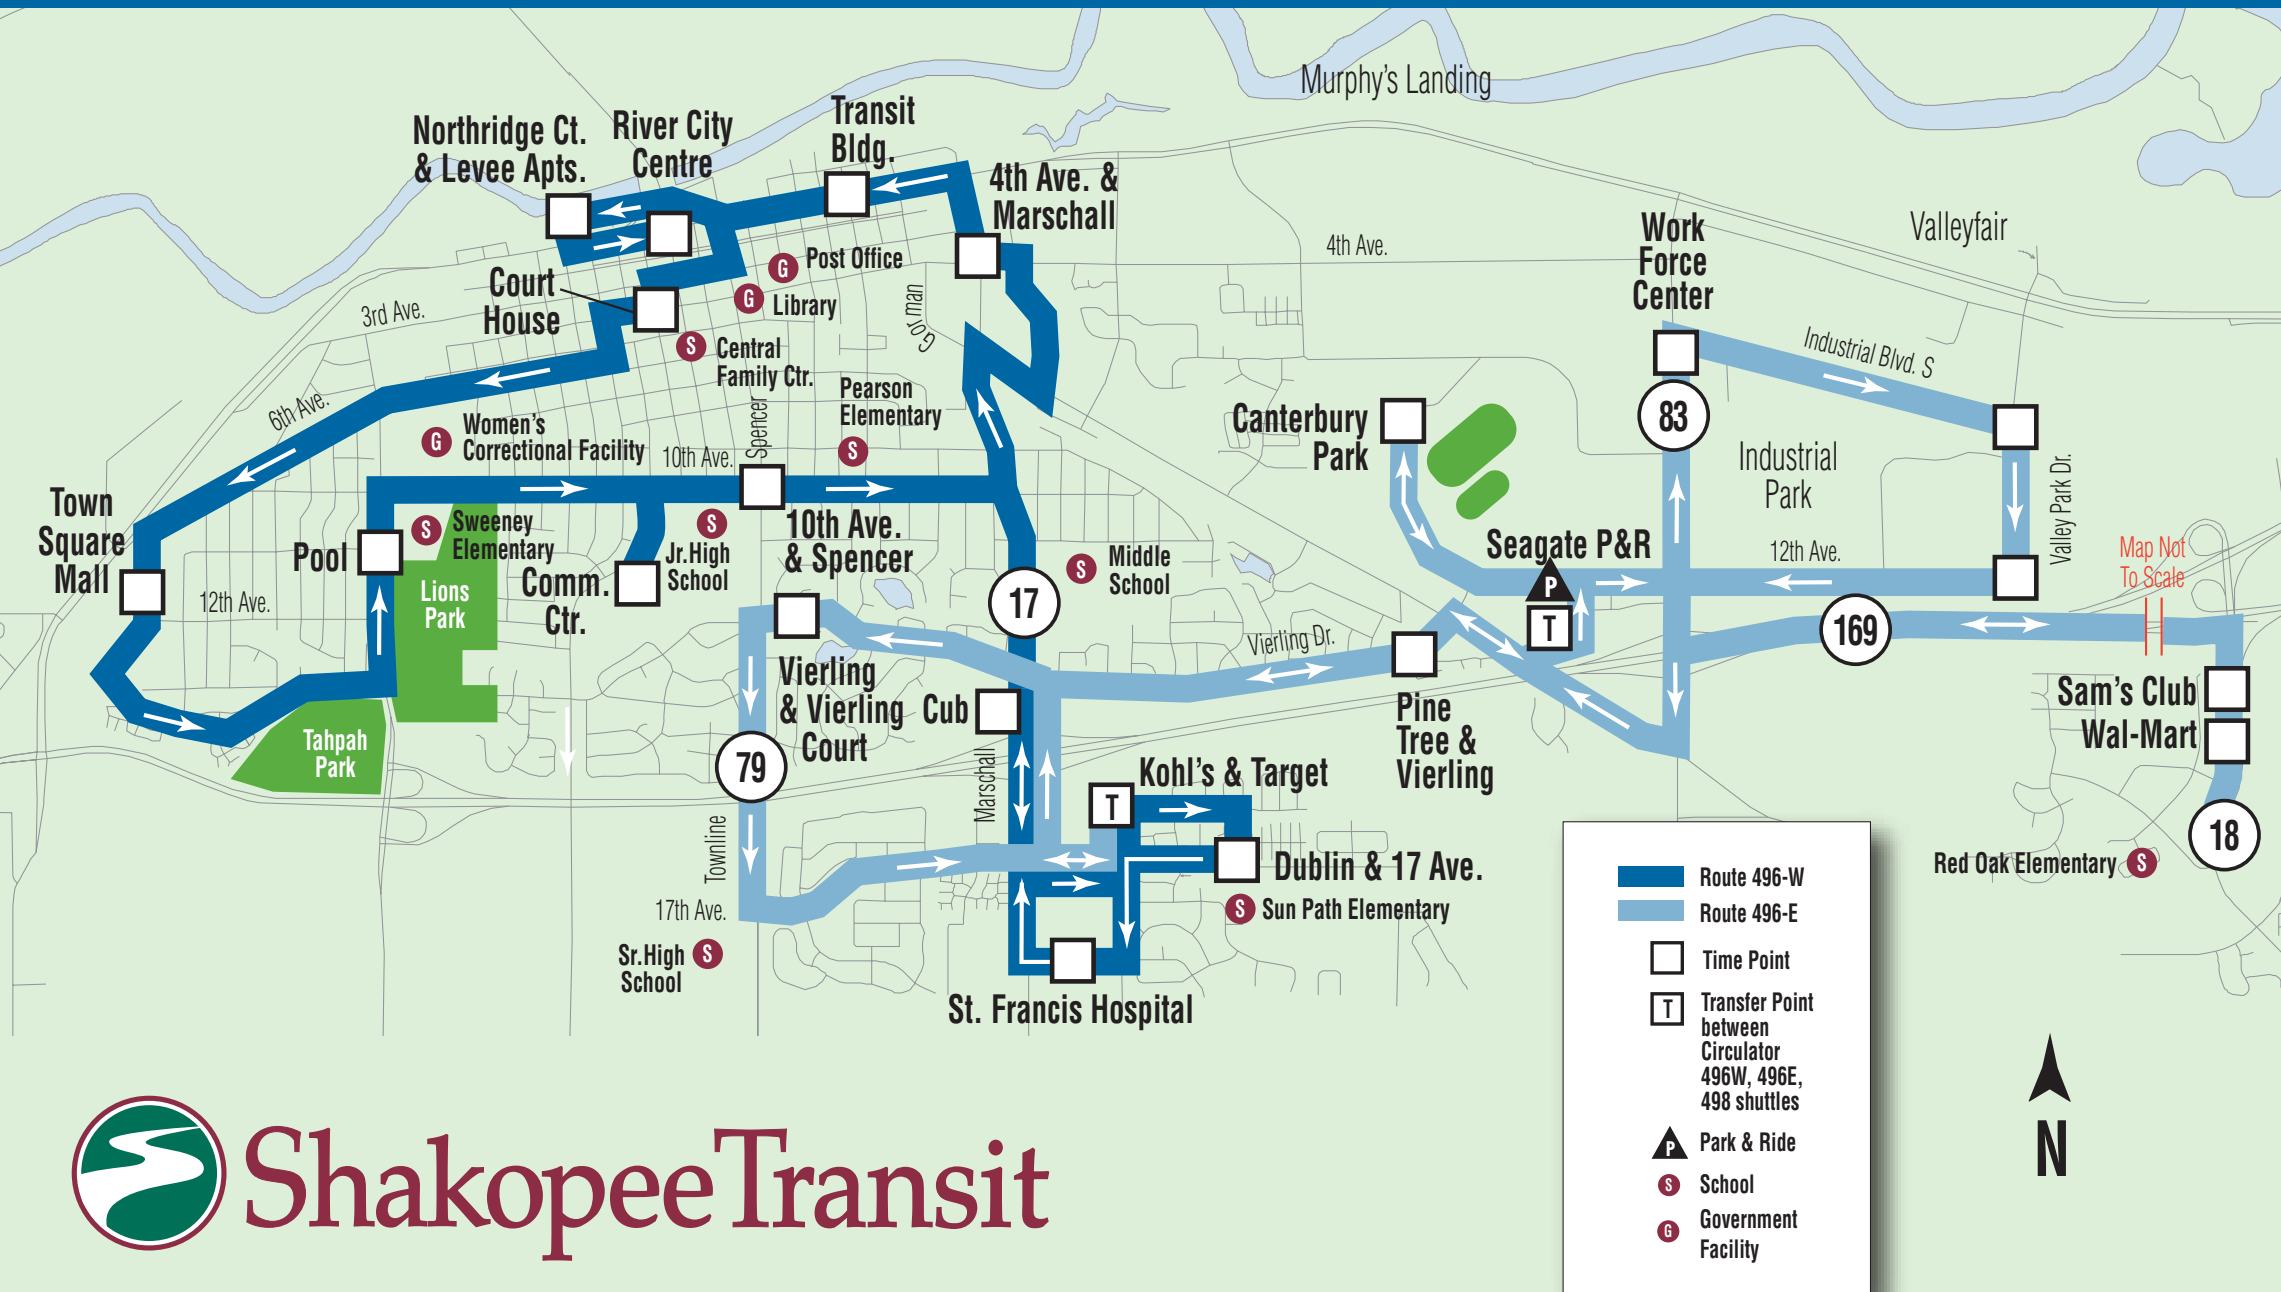

All fares and schedules are subject to change.
Traffic and weather conditions may delay buses.

ROUTE 496-W – EFF. 4/14/08

	Kohl's & Target	Dublin Ln & 17th Ave	St. Francis Hospital	Cub	4th Ave & Marschall	Transit Building	Northridge Ct & Levee Apts	River City Centre	Court House	Town Square Mall	Pool	Community Center	10th Ave & Spencer	Kohl's & Target
AM	5:40	5:42	5:45	5:49	5:53	5:56	5:59	6:00	6:04	6:11	6:16	6:19	6:21	6:27
AM	6:40	6:42	6:45	6:49	6:53	6:56	6:59	7:00	7:04	7:11	7:16	7:19	7:21	7:27
AM	7:40	7:42	7:45	7:49	7:53	7:56	7:59	8:00	8:04	8:11	8:16	8:19	8:21	8:27
AM	8:40	8:42	8:45	8:49	8:53	8:56	8:59	9:00	9:04	9:11	9:16	9:19	9:21	9:27
AM	9:40	9:42	9:45	9:49	9:53	9:56	9:59	10:00	10:04	10:11	10:16	10:19	10:21	10:27
AM	10:40	10:42	10:45	10:49	10:53	10:56	10:59	11:00	11:04	11:11	11:16	11:19	11:21	11:27
AM	11:40	11:42	11:45	11:49	11:53	11:56	11:59	12:00	12:04	12:11	12:16	12:19	12:21	12:27
PM	12:40	12:42	12:45	12:49	12:53	12:56	12:59	1:00	1:04	1:11	1:16	1:19	1:21	1:27
PM	1:40	1:42	1:45	1:49	1:53	1:56	1:59	2:00	2:04	2:11	2:16	2:19	2:21	2:27
PM	2:40	2:42	2:45	2:49	2:53	2:56	2:59	3:00	3:04	3:11	3:16	3:19	3:21	3:27
PM	3:40	3:42	3:45	3:49	3:53	3:56	3:59	4:00	4:04	4:11	4:16	4:19	4:21	4:27
PM	4:40	4:42	4:45	4:49	4:53	4:56	4:59	5:00	5:04	5:11	5:16	5:19	5:21	5:27