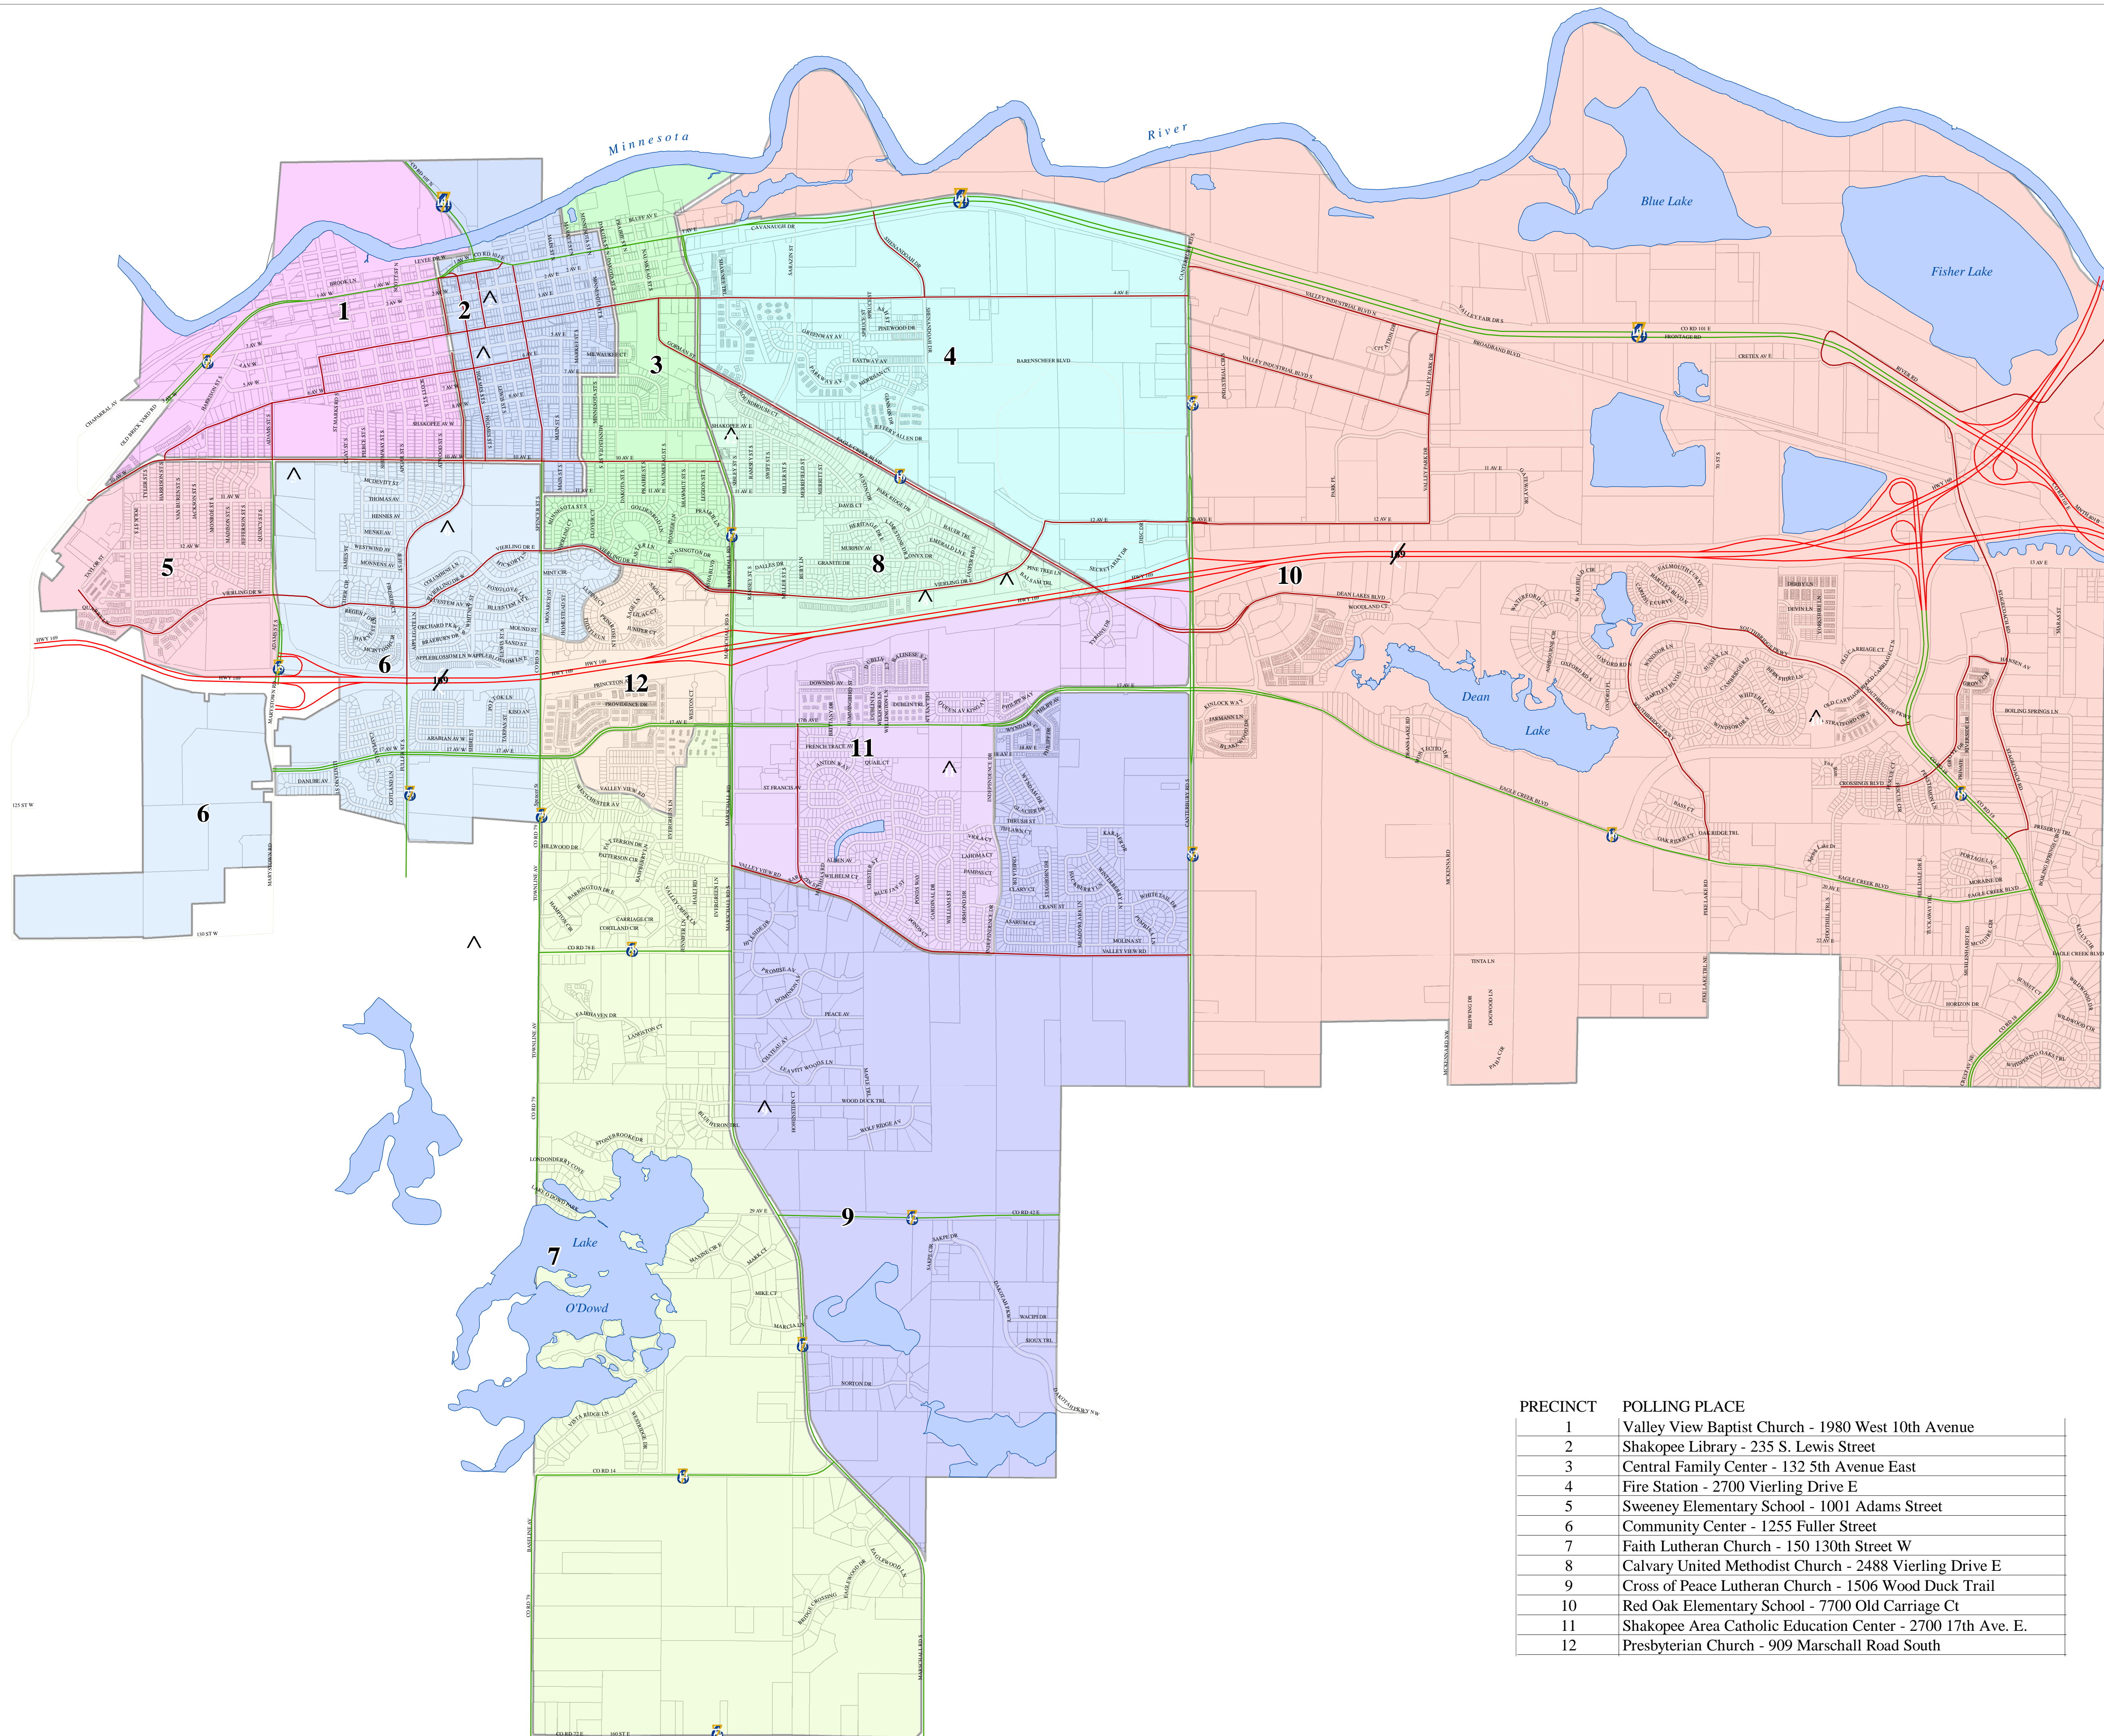

City of Shakopee Voting Precincts

Adopted by Ordinance 703, May 18, 2004
Amended by Ordinance 797, May 5, 2008

Voting Precincts

- 1
- 2
- 3
- 4
- 5
- 6
- 7
- 8
- 9
- 10
- 11
- 12
- Parcels
- ▲ Polling Places

PRECINCT	POLLING PLACE
1	Valley View Baptist Church - 1980 West 10th Avenue
2	Shakopee Library - 235 S. Lewis Street
3	Central Family Center - 132 5th Avenue East
4	Fire Station - 2700 Vierling Drive E
5	Sweeney Elementary School - 1001 Adams Street
6	Community Center - 1255 Fuller Street
7	Faith Lutheran Church - 150 130th Street W
8	Calvary United Methodist Church - 2488 Vierling Drive E
9	Cross of Peace Lutheran Church - 1506 Wood Duck Trail
10	Red Oak Elementary School - 7700 Old Carriage Ct
11	Shakopee Area Catholic Education Center - 2700 17th Ave. E.
12	Presbyterian Church - 909 Marshall Road South